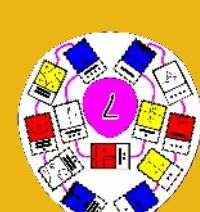

	Crystal Storm
	Brad Pitt

	Cosmic Sun
	Albert Einstein
	James Brown
	Snoop Dogg

	Resonant Wizard
	Prince William

Time Tunnel
The Atari Alliance

The central graphic is a circular emblem with a multi-colored rainbow border. Inside the border, the words "Time Tunnel" are written in a large, bold, black font at the top, and "The Atari Alliance" is written at the bottom. In the center of the emblem is a green and red square with a white cross-like pattern. Surrounding this central square are several smaller icons: a Hindu deity (Goddess Kali) in the top-left, a Star Wars character (Darth Vader) in the top-right, a sphinx in the bottom-left, and Chewbacca in the bottom-right. The entire emblem is set against a black background.