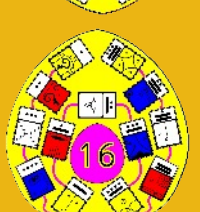

	Rythmic Skywalker
	Brigette Bardot
	Xuxa

	Galactic Eagle
	Kirk Douglas
	Barbara Windsor

	Solar Warrior
	Winston Churchill

	Planetary Earth
	Barry White
	Keanu Reeves

	Spectral Mirror
	Arnold Schw'rzegger

	Crystal Storm
	Brad Pitt

	Cosmic Sun
	Albert Einstein
	James Brown
	Snoop Dogg

	Resonant Wizard
	Prince William

Time Tunnel
The Atari Alliance

The central graphic is a circular emblem with a multi-colored rainbow border. Inside the border, the words "Time Tunnel" are written in a large, bold, black font at the top, and "The Atari Alliance" is written at the bottom. In the center of the emblem is a green and red square with a white cross-like pattern. Surrounding this central square are several smaller icons: a Hindu deity (Goddess Kali) in the top-left, a Star Wars character (Darth Vader) in the top-right, a sphinx in the bottom-left, and Chewbacca in the bottom-right. The entire emblem is set against a black background.