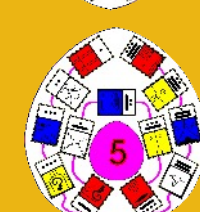

	Crystal Storm
	Brad Pitt

	Cosmic Sun
	Albert Einstein
	James Brown
	Snoop Dogg

	Resonant Wizard
	Prince William

Time Tunnel
The Atari Alliance

The central graphic is a circular emblem with a multi-colored rainbow border. Inside the border, the words "Time Tunnel" are written in a large, bold, black font at the top, and "The Atari Alliance" is written at the bottom. In the center of the emblem is a green and red square with a white cross-like pattern. Surrounding this central square are several smaller icons: a Hindu deity (Goddess Kali) in the top-left, a Star Wars character (Darth Vader) in the top-right, a sphinx in the bottom-left, and Chewbacca in the bottom-right. The entire emblem is set against a black background.